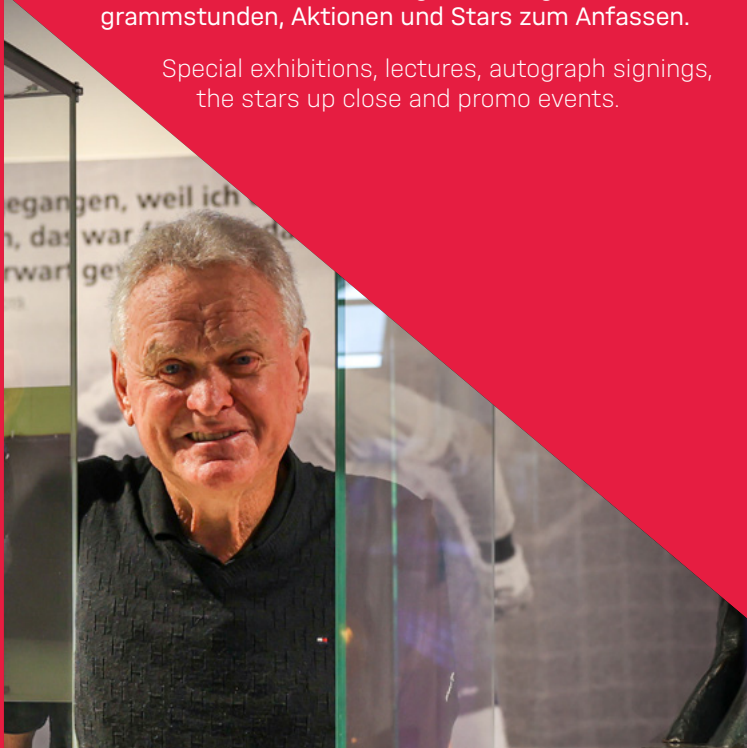

IMMER WAS LOS PACKED PROGRAMME

Wechselnde Sonderausstellungen, Lesungen, Autogrammstunden, Aktionen und Stars zum Anfassen.

Special exhibitions, lectures, autograph signings, the stars up close and promo events.