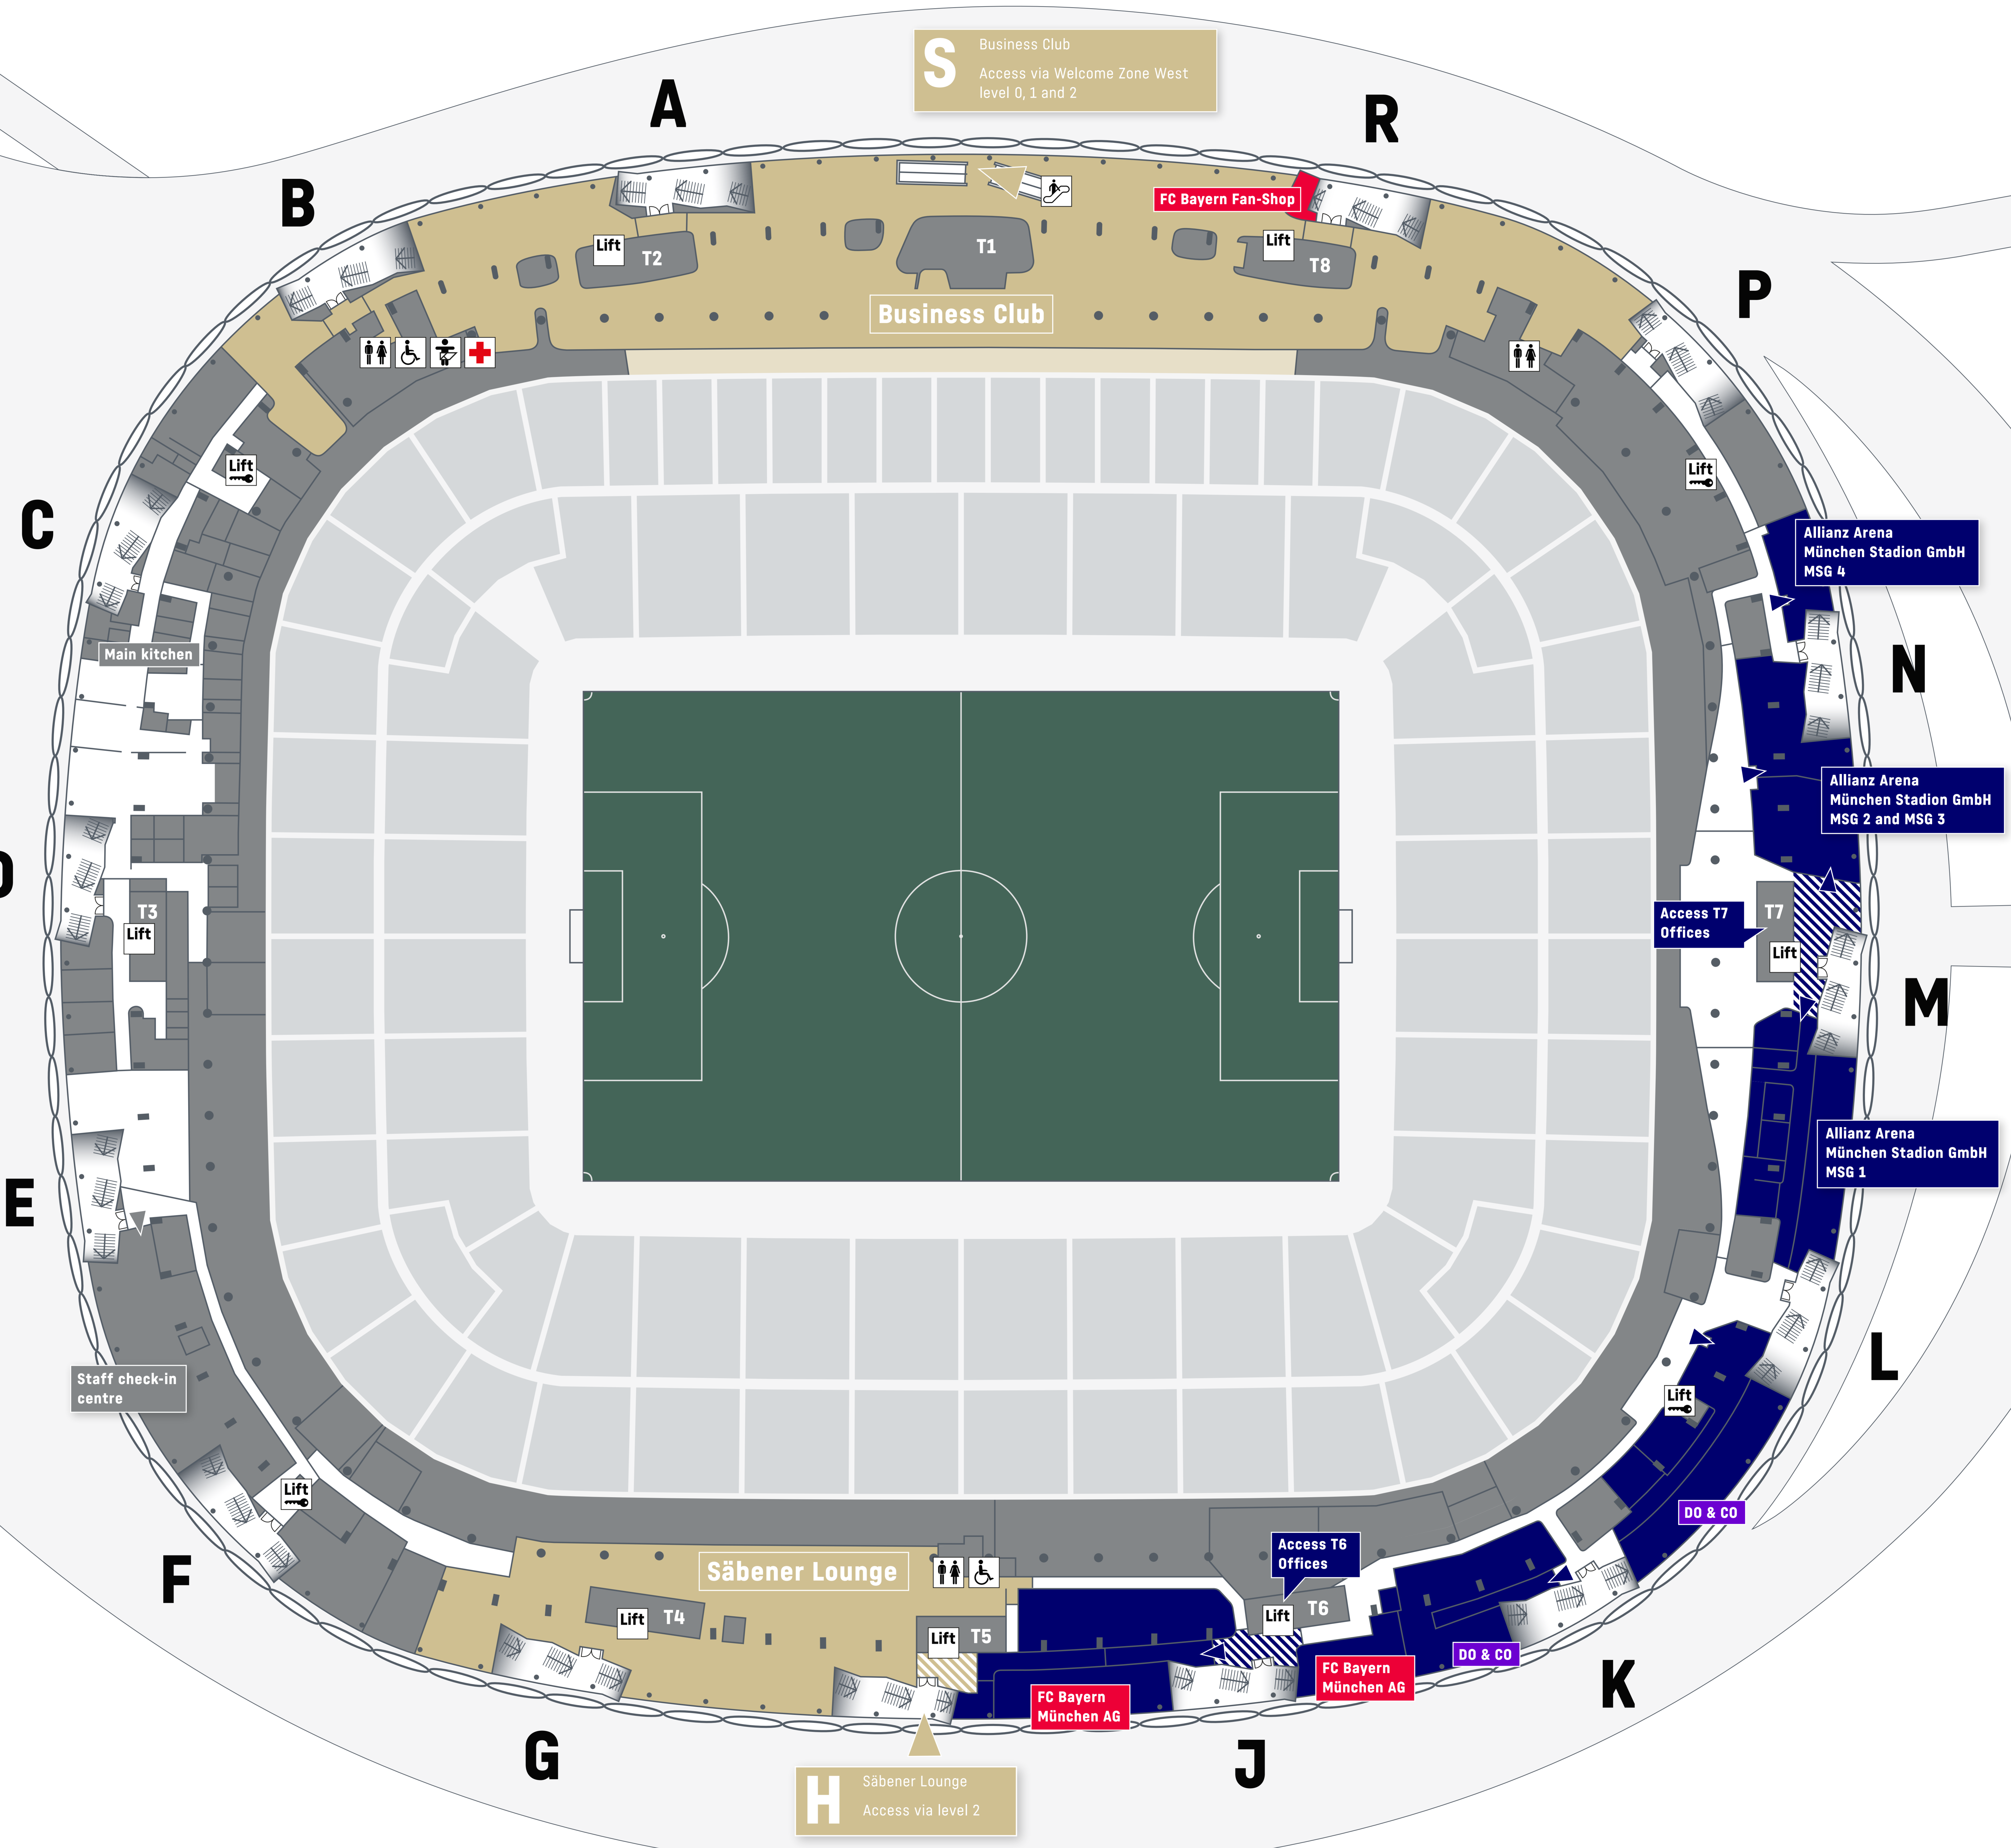

Servicegate

P₁ P₂ P₃ P South
TAXI

U Fröttmaning
U-Bahn station
(U6 line)

P Guests

Entrance/exit
guests fans

Entrance 4

Entrance 3

South
entrance

Entrance 2

Welcome Center
entrance

Entrance 1

Hospitality
South
entrance

Hospitality
entrance north

North
entrance

P North
P

TAXI

You are here

- Toilets
- Disabled toilets
- Baby-changing room
- First Aid
- Lift
- Lift with access authorisation
- Escalator

Business Club
Sabener Lounge

Offices

FC Bayern Fan-Shop

Level 4