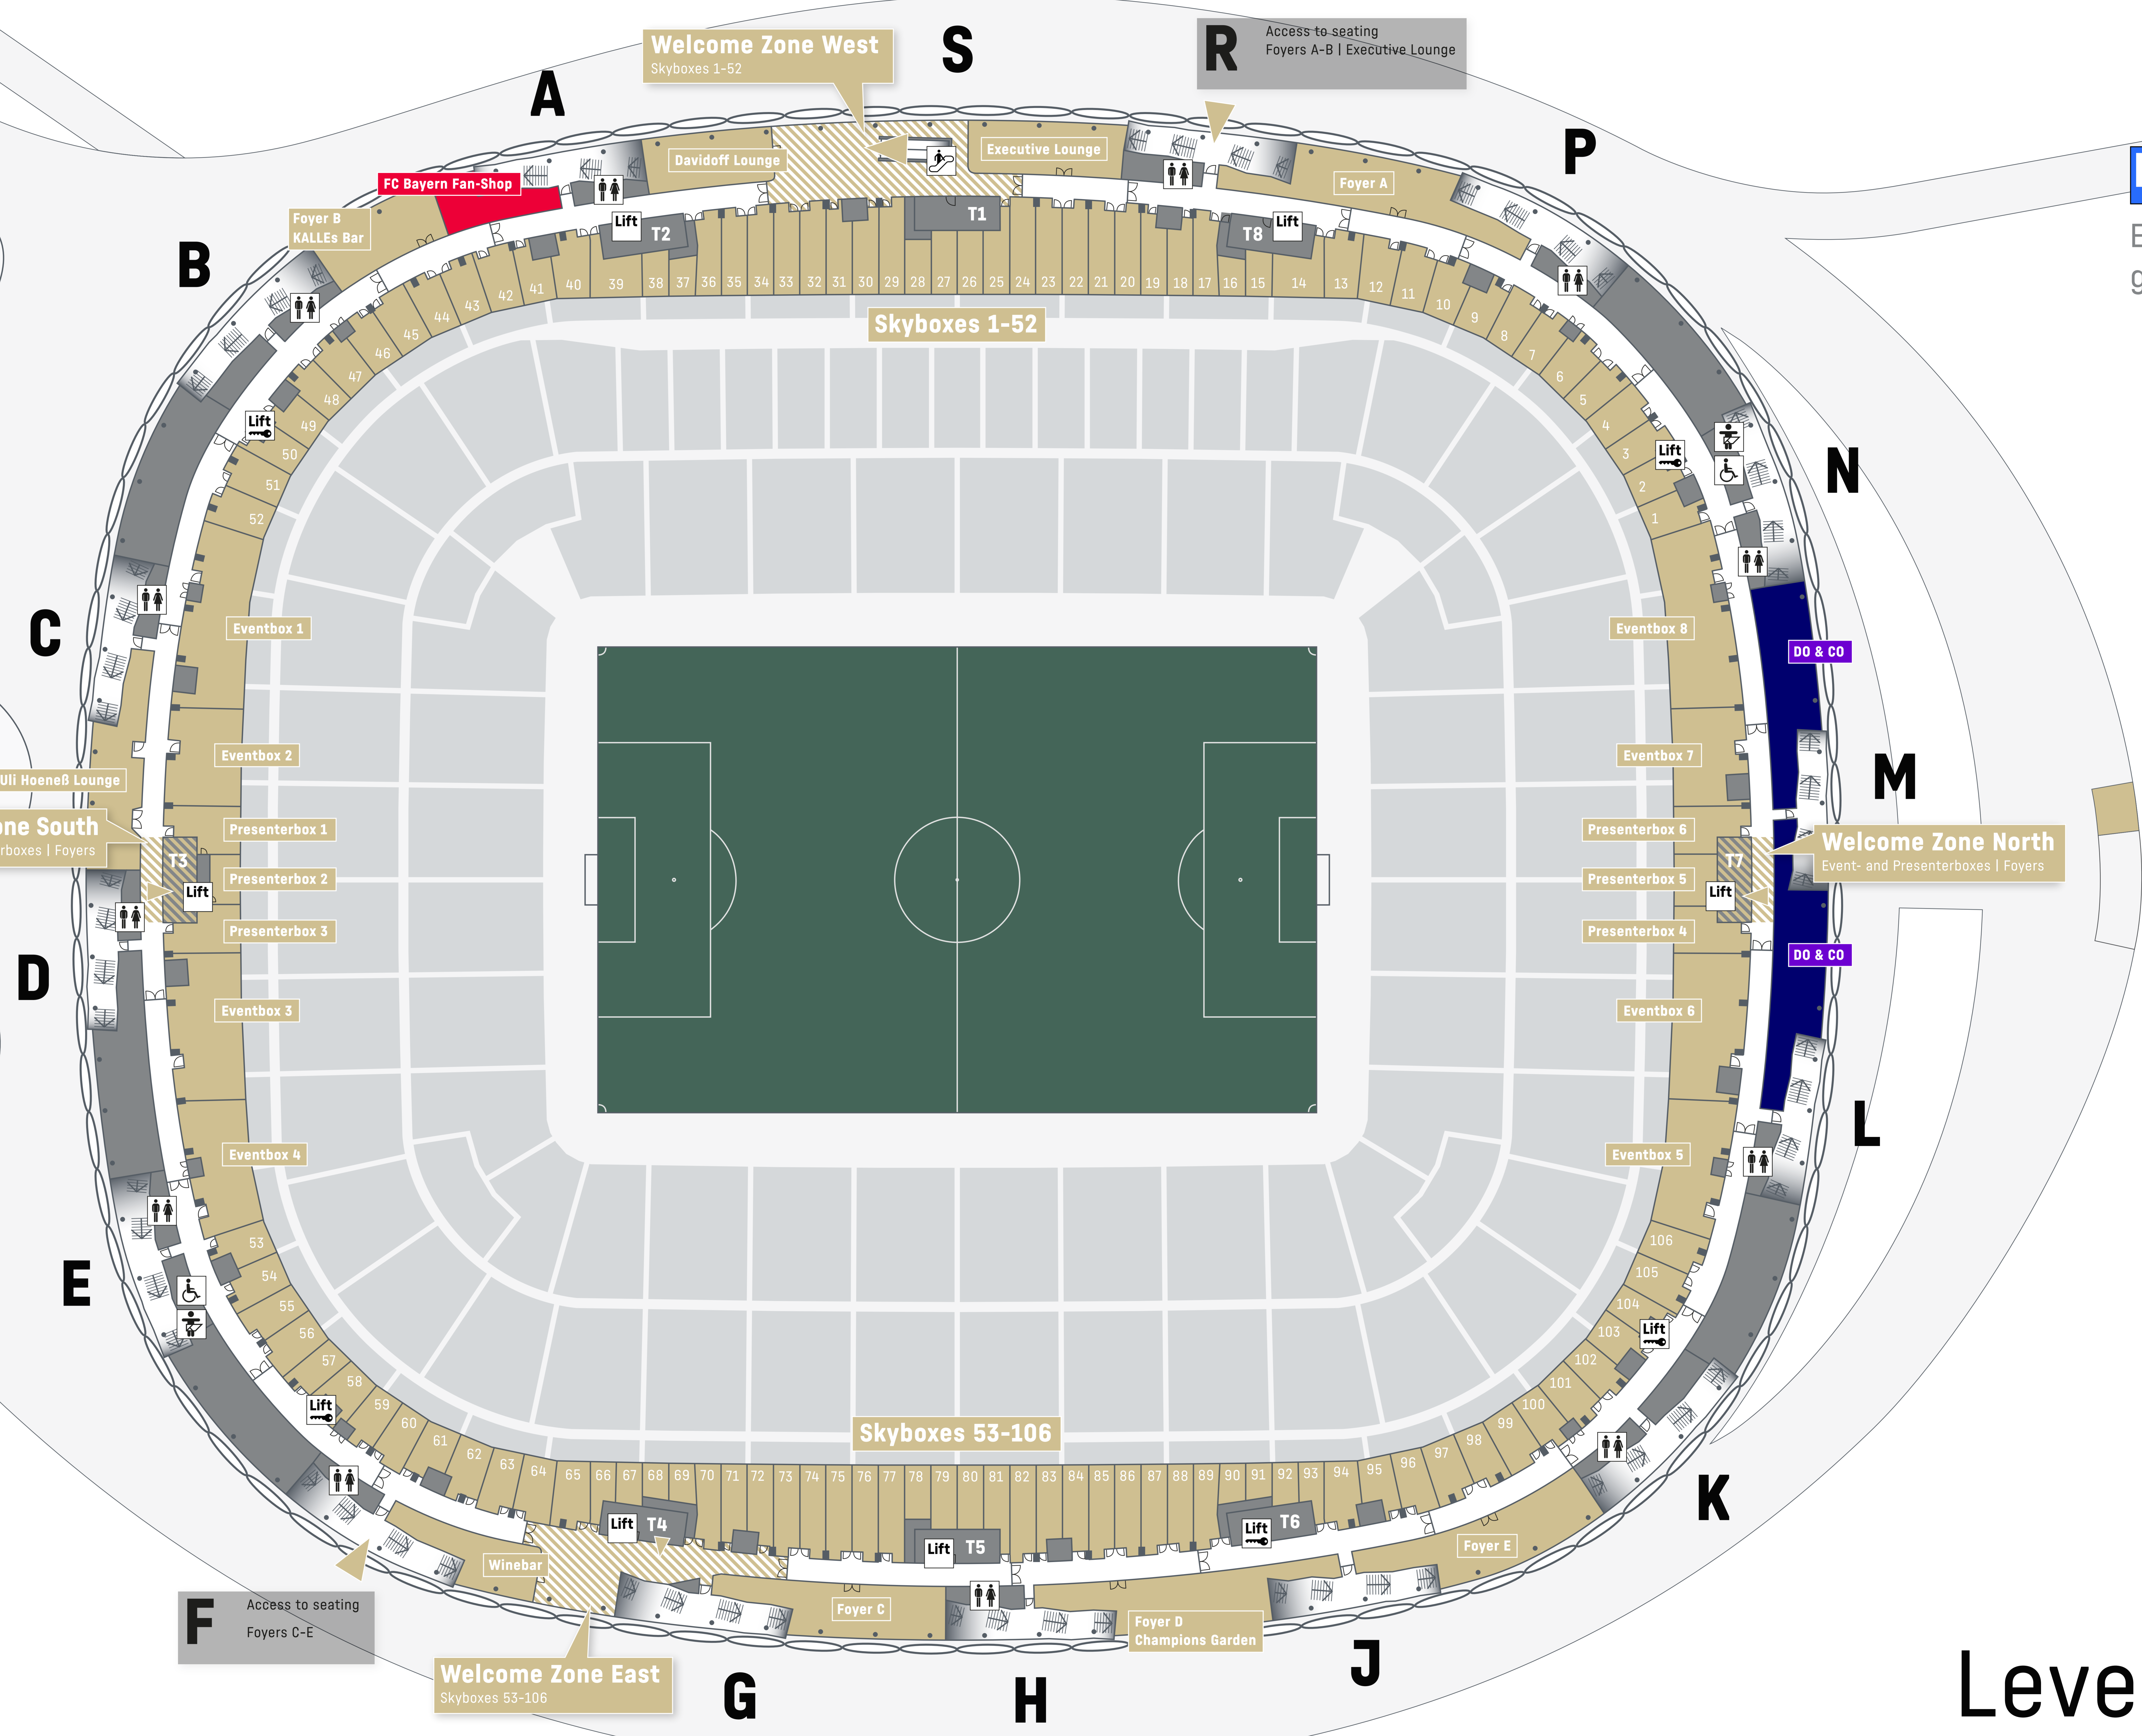

Servicegate

P₁ P₂ P₃ P_{South} TAXI

U Fröttmaning U-Bahn station (U6 line)

P_{Guests} P_{Guests}

Entrance/exit guests fans

South entrance

Welcome Center entrance

Hospitality South entrance

Hospitality entrance north

North entrance

P_{North} P_{Bike}

TAXI

You are here

- Toilets
- Disabled Toilets
- Baby-changing room
- Lift
- Lift with access authorisation
- Escalator

- Event- and Presenterboxes
Lounges | Foyers | Uli Hoeneß Lounge
Skyboxes 1-106
- FC Bayern Fan-Shop
- Offices