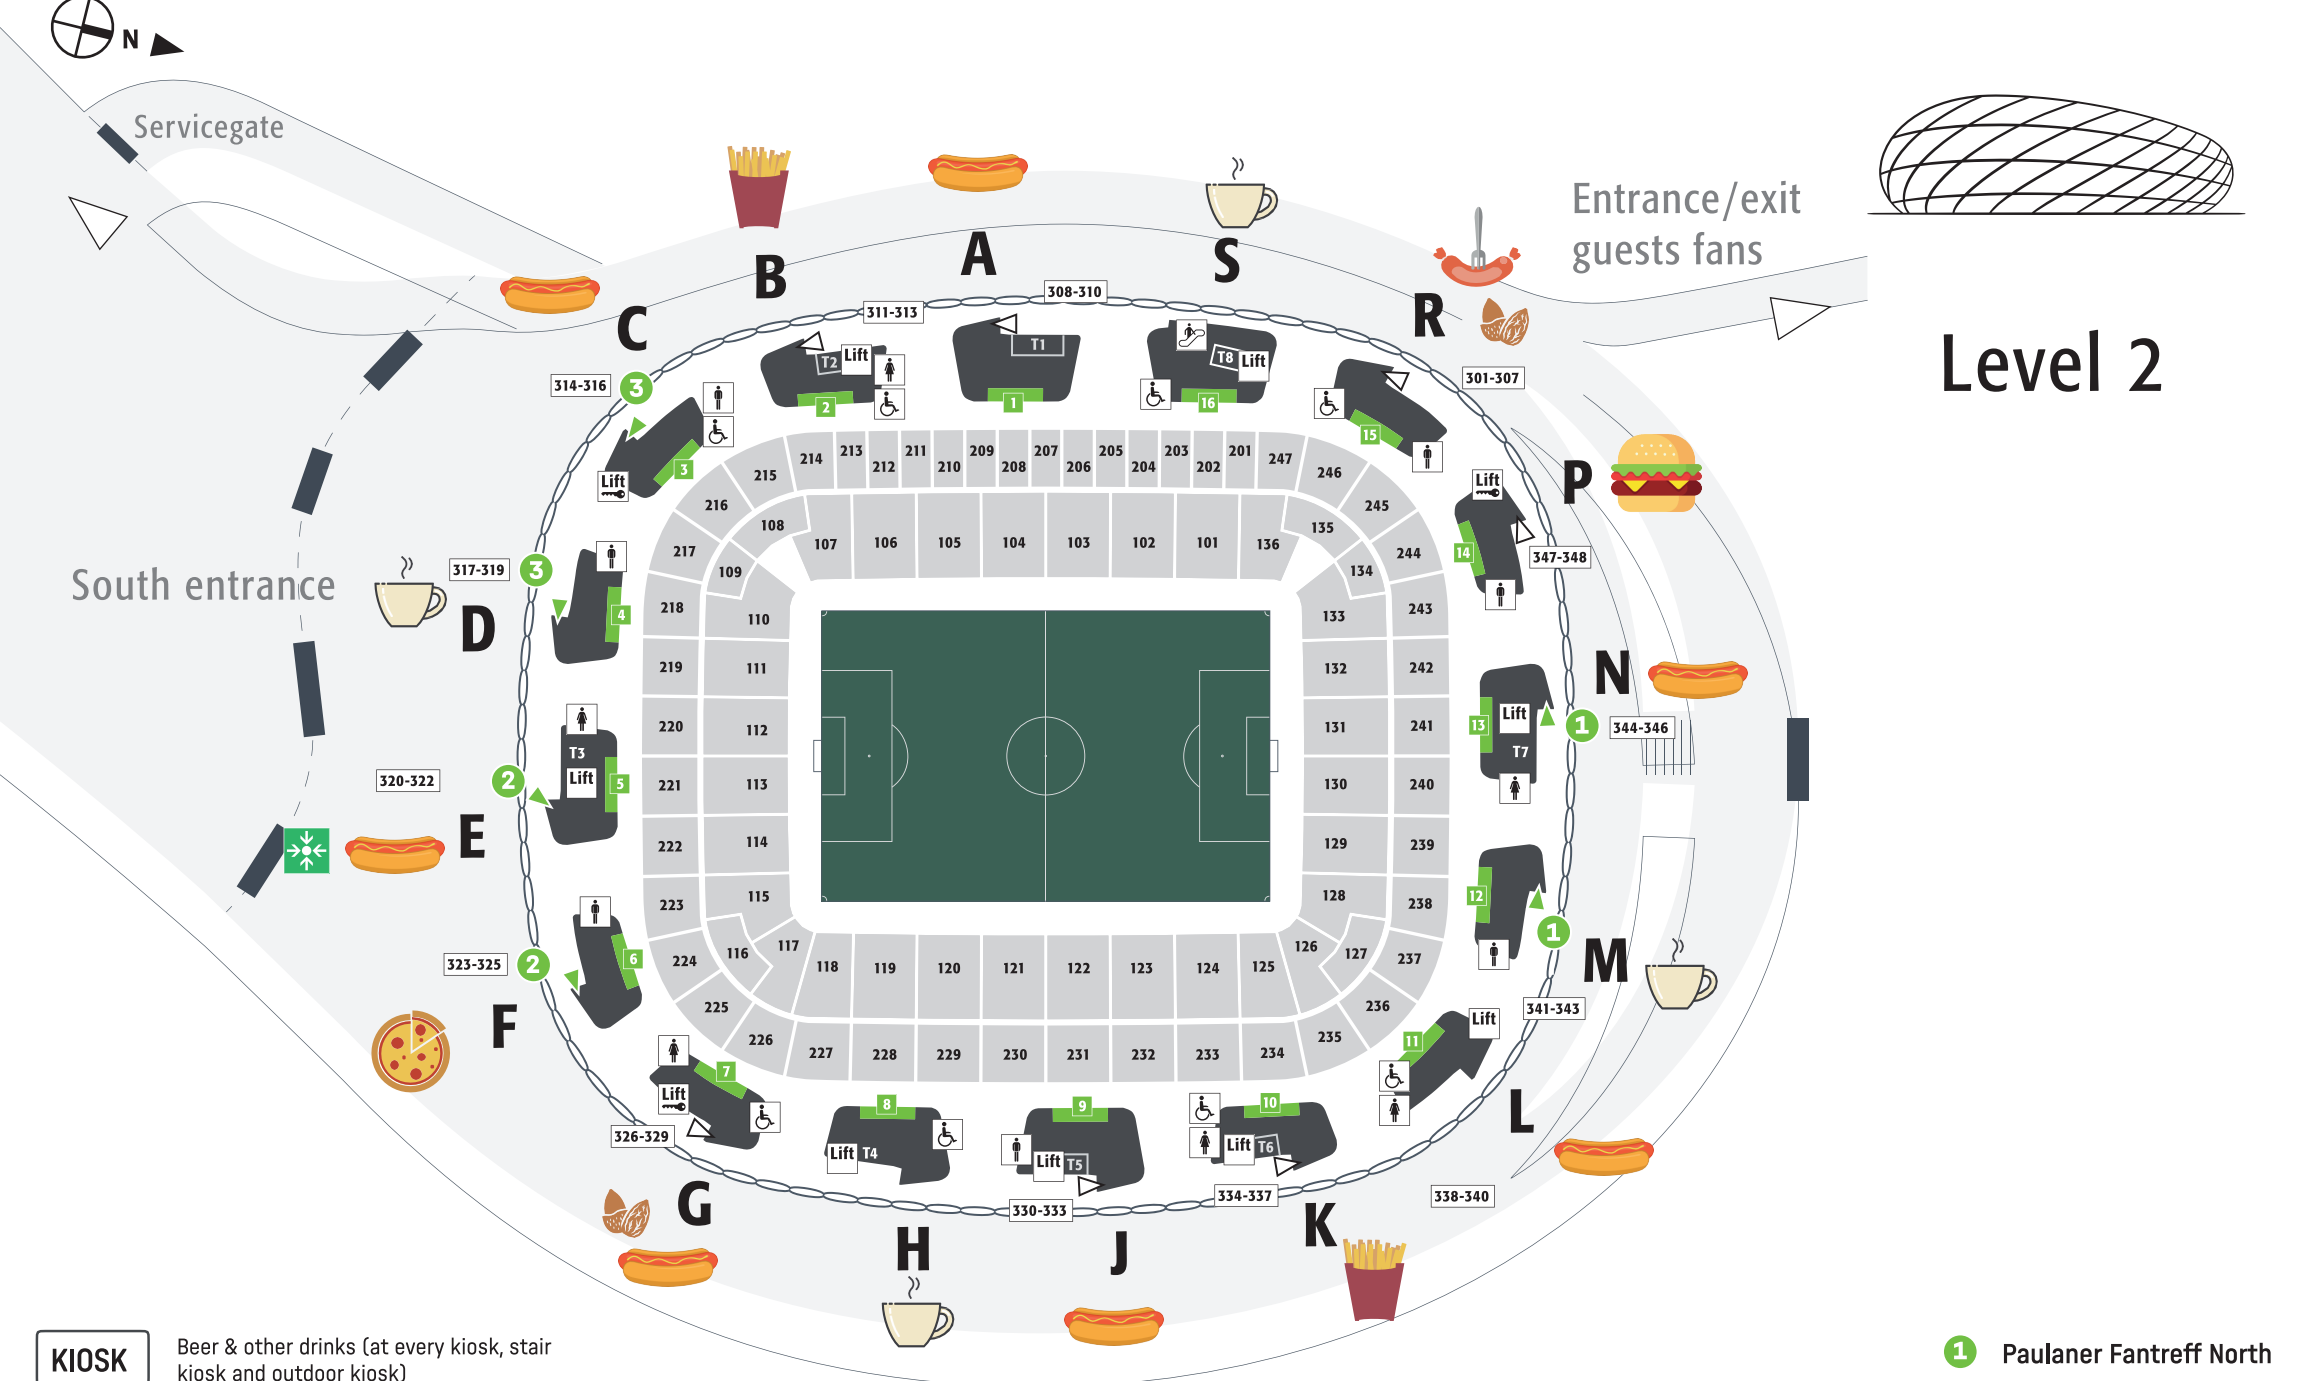

North entrance

# Level 2

Entrance/exit guests fans

- 1 Paulaner Fantreff North
- 2 Arena Bistro
- 3 Paulaner Fantreff South
- x Kiosks

**KIOSK** Beer & other drinks (at every kiosk, stair kiosk and outdoor kiosk)

- |  |   |  |  |  |   |  |                 |
|--|---|--|--|--|---|--|-----------------|
|  | Bratwurst<br>Leberkäse<br>Käsekrainer<br>Baked fish |  | Pizza<br>Bratwurst<br>Leberkäse                          |  | Burger<br>Bratwurst                                     |  | Roasted Almonds |
|  | Fries<br>Chicken Nuggets<br>Schnitzel roll          |  | Currywurst<br>Schnitzel roll vegan<br>Bratwurst<br>Fries |  | Coffee   Tea   Pastry<br>Sandwiches   Wraps<br>Hot Dogs |  |                 |

## KIOSK

Beer & other drinks (at every kiosk, stair kiosk and outdoor kiosk)

Bratwurst  
Leberkäse  
Käsekrainer  
Baked fish  
Fries  
Chicken Nuggets  
Schnitzel roll

Pizza  
Bratwurst  
Leberkäse  
Currywurst  
Schnitzel roll vegan  
Bratwurst  
Fries

Burger  
Bratwurst  
Coffee | Tea | Pastry  
Sandwiches | Wraps  
Hot Dogs

Roasted Almonds

- 1** Paulaner Fantreff North
- 2** Arena Bistro
- 3** Paulaner Fantreff South
- x** Kiosks