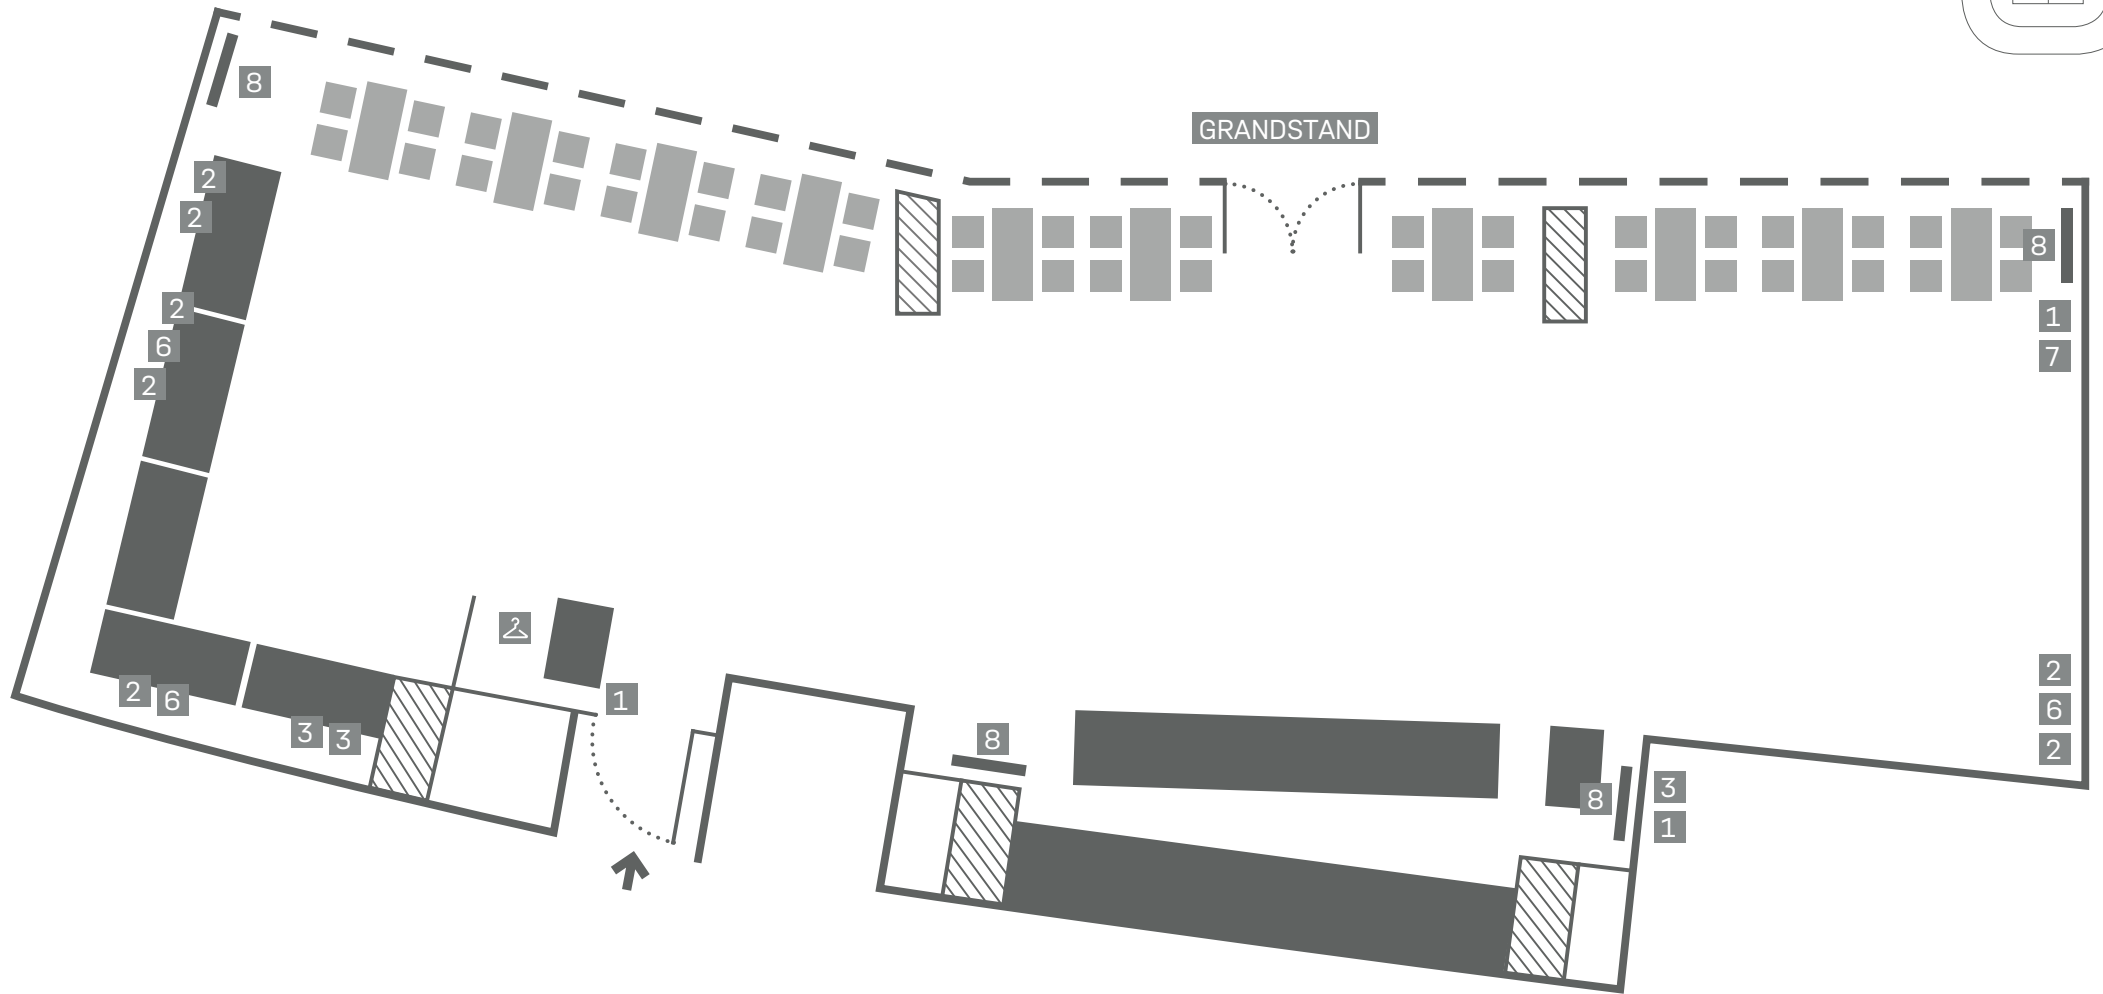

FLOOR PLAN: EVENT BOX 1

TECHNOLOGY

- 1 Schuko socket
- 2 Double socket
- 3 16A CEE
- 4 32A CEE
- 5 63A CEE
- 6 Network socket
- 7 TV connection
- 8 Screens

FACILITY

- Fixtures (catering)
- Fixtures (furniture)
- ☒ Cloakroom

SCALE / M