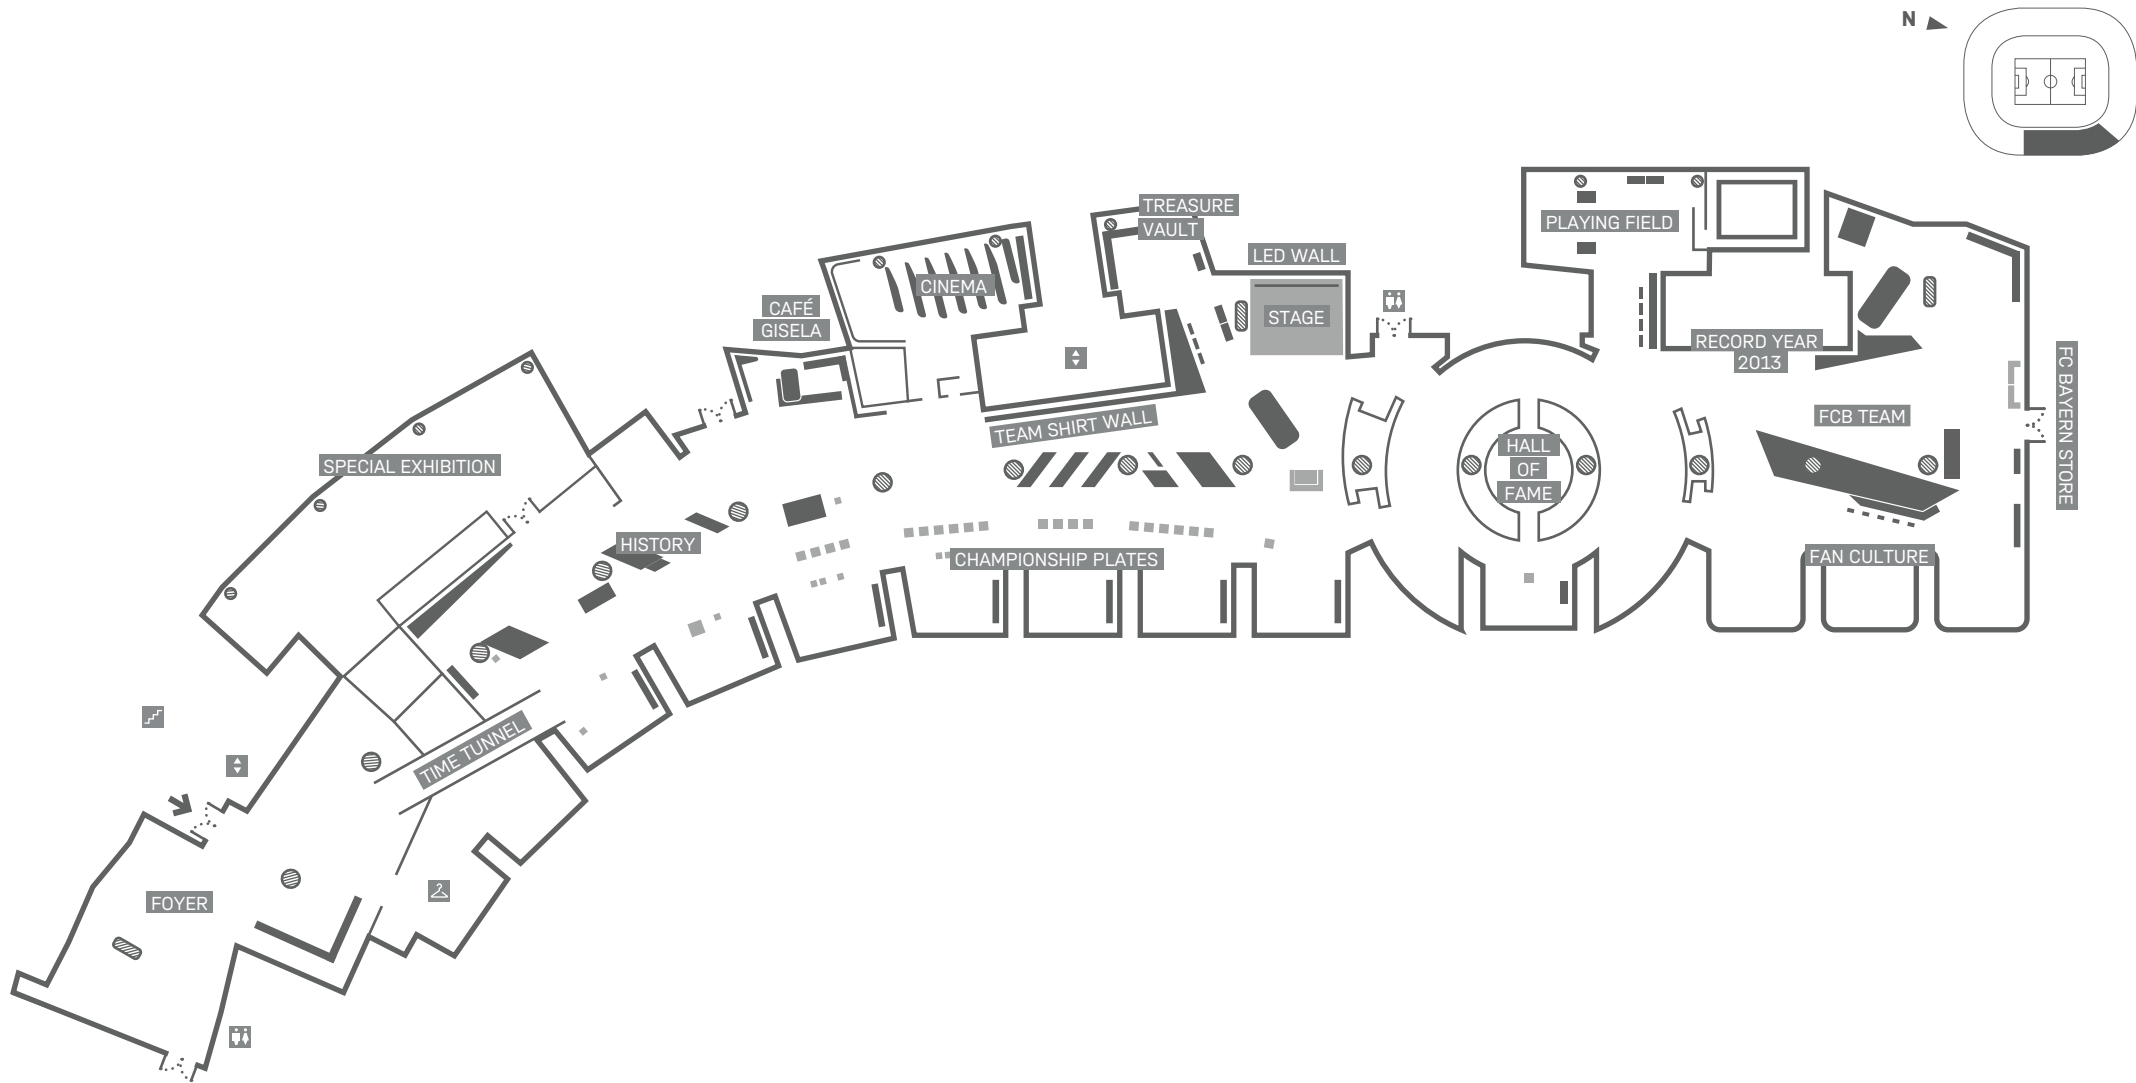

FLOOR PLAN: FC BAYERN MUSEUM

TECHNOLOGY (connections 1-7 sufficiently available)

- | | | | |
|-----------------|-----------|------------------|-----------------|
| 1 Schuko socket | 3 16A CEE | 5 63A CEE | 7 TV connection |
| 2 Double socket | 4 32A CEE | 6 Network socket | 8 Screens |

FACILITY

- | | | |
|------------------------|-------------|------------|
| ■ Fixtures (catering) | ♿ WC | ⬆ Elevator |
| ■ Fixtures (furniture) | 🚻 Cloakroom | 🪜 Stairs |

SCALE / M