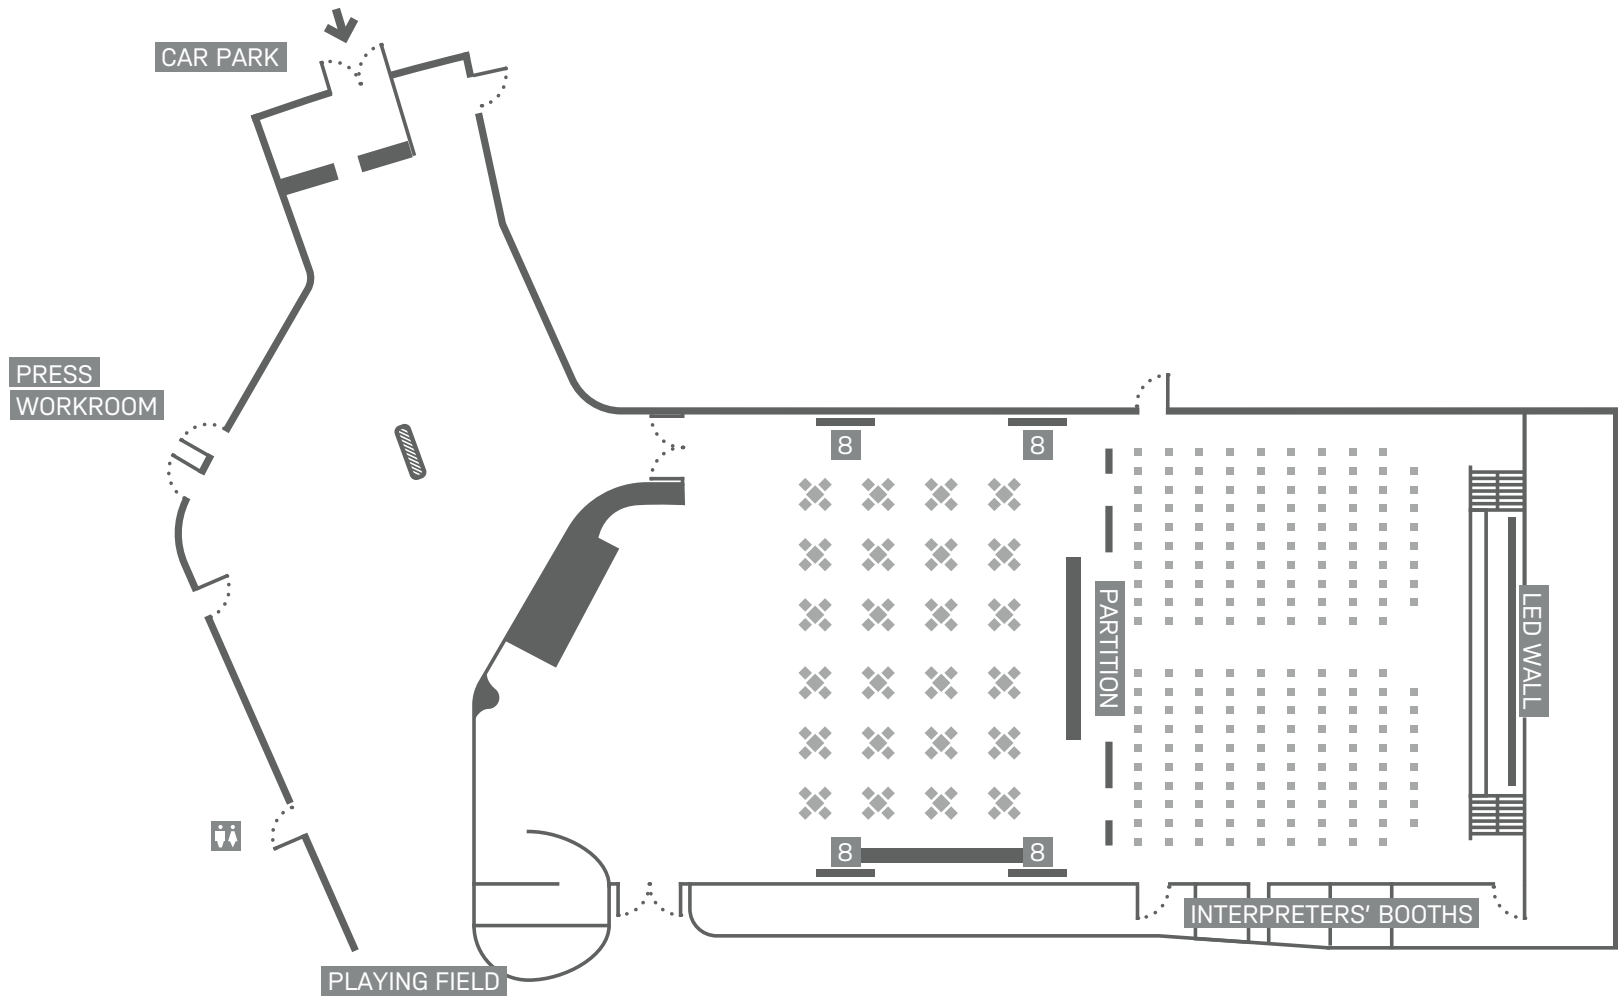

FLOOR PLAN: PRESS CLUB & FOYER

TECHNOLOGY (connections 1-7 sufficiently available)

- 1 Schuko socket 3 16A CEE 5 63A CEE 7 TV connection
- 2 Double socket 4 32A CEE 6 Network socket 8 Screens

FACILITY

- Fixtures (catering)
- Fixtures (furniture)
- WC

SCALE / M