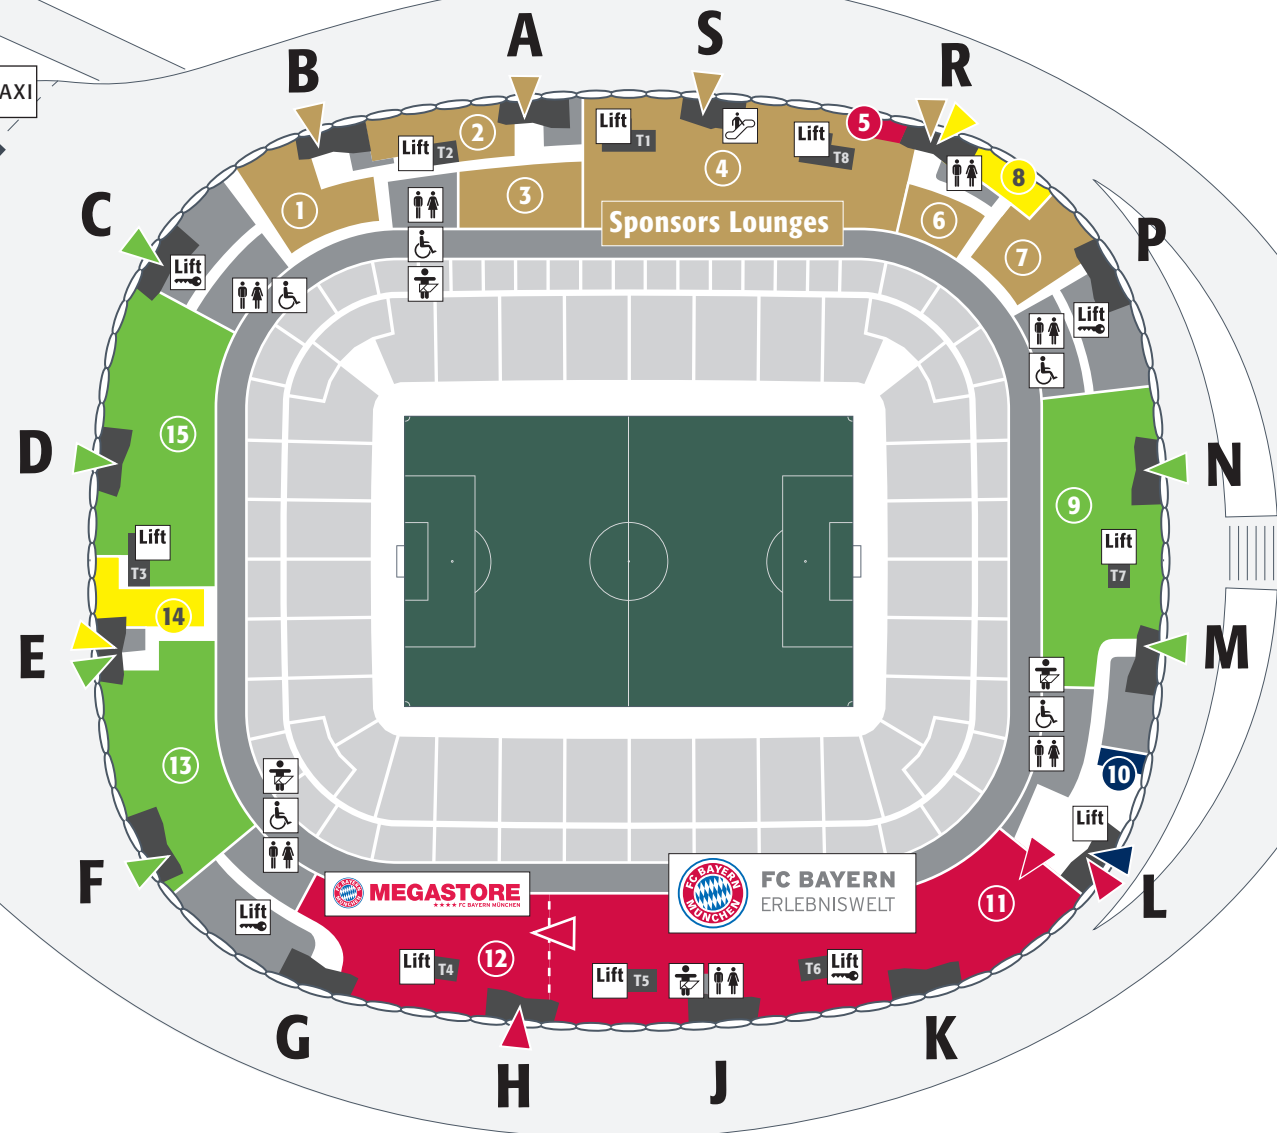

Level 3

P₁ P₂ P₃ P₄ TAXI

U Fröttmaning U-Bahn station (U6 line)

South entrance

TAXI P₅ P₆ P₇

North entrance

VIP entrance

- 1 Telekom Lounge
- 2 Audi | adidas Lounge
- 3 Arena Lounge
- 4 Sponsors Lounge
- 5 FC Bayern Fan-Shop
- 6 Allianz Club
- 7 Paulaner Lounge
- 8 Kids' Lounge
- 9 Paulaner Fantreff North
- 10 Allianz Arena Shop
- 11 FC Bayern Erlebnswelt (Club museum)
- 12 FC Bayern Megastore
- 13 Arena Bistro
- 14 Spielwelt play area
- 15 Paulaner Fantreff South